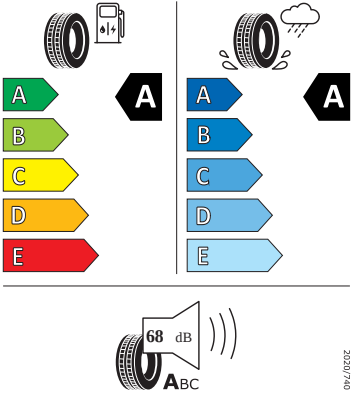

- Hankook 205/60 R16

Hankook

1028694

205/60R16 92 V

C1

- Kumho 205/60 R16

2020/7/40